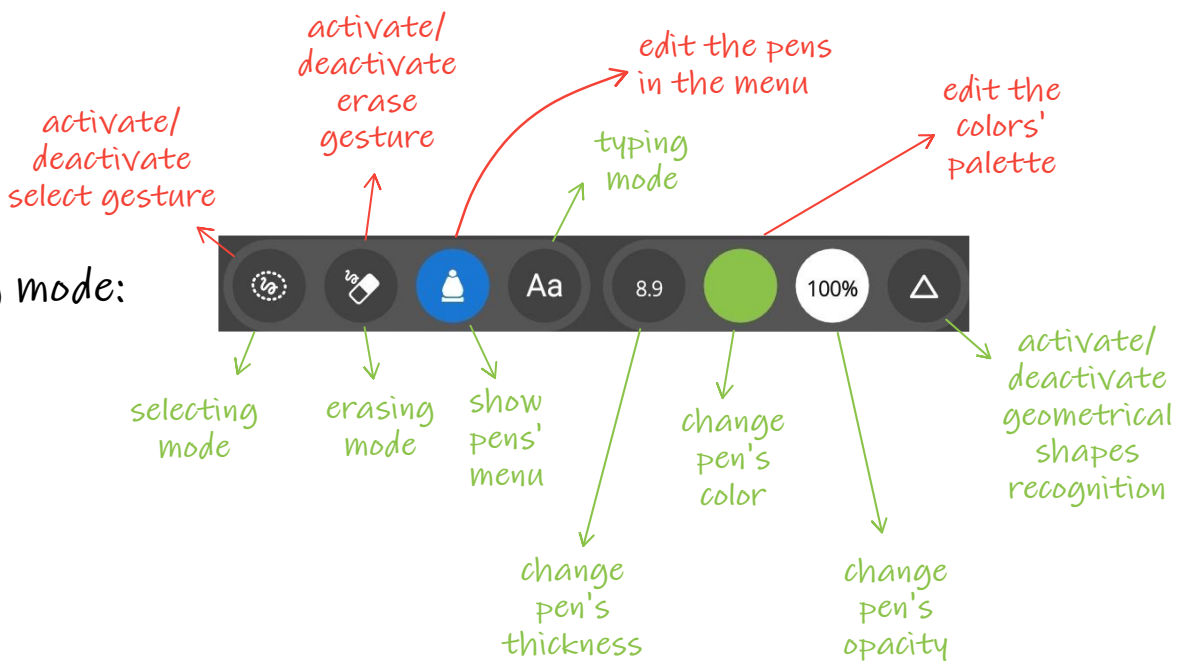

EDITOR

— short press
— long press

in handwriting mode:

in typing mode:

in selecting mode:

in erasing mode:

LIBRARY

— short press
— long press

when a modifiable notepad is selected

transform notepad's template page

when a native PDF notepad is selected

rename PDF file

when pages are selected

transform pages