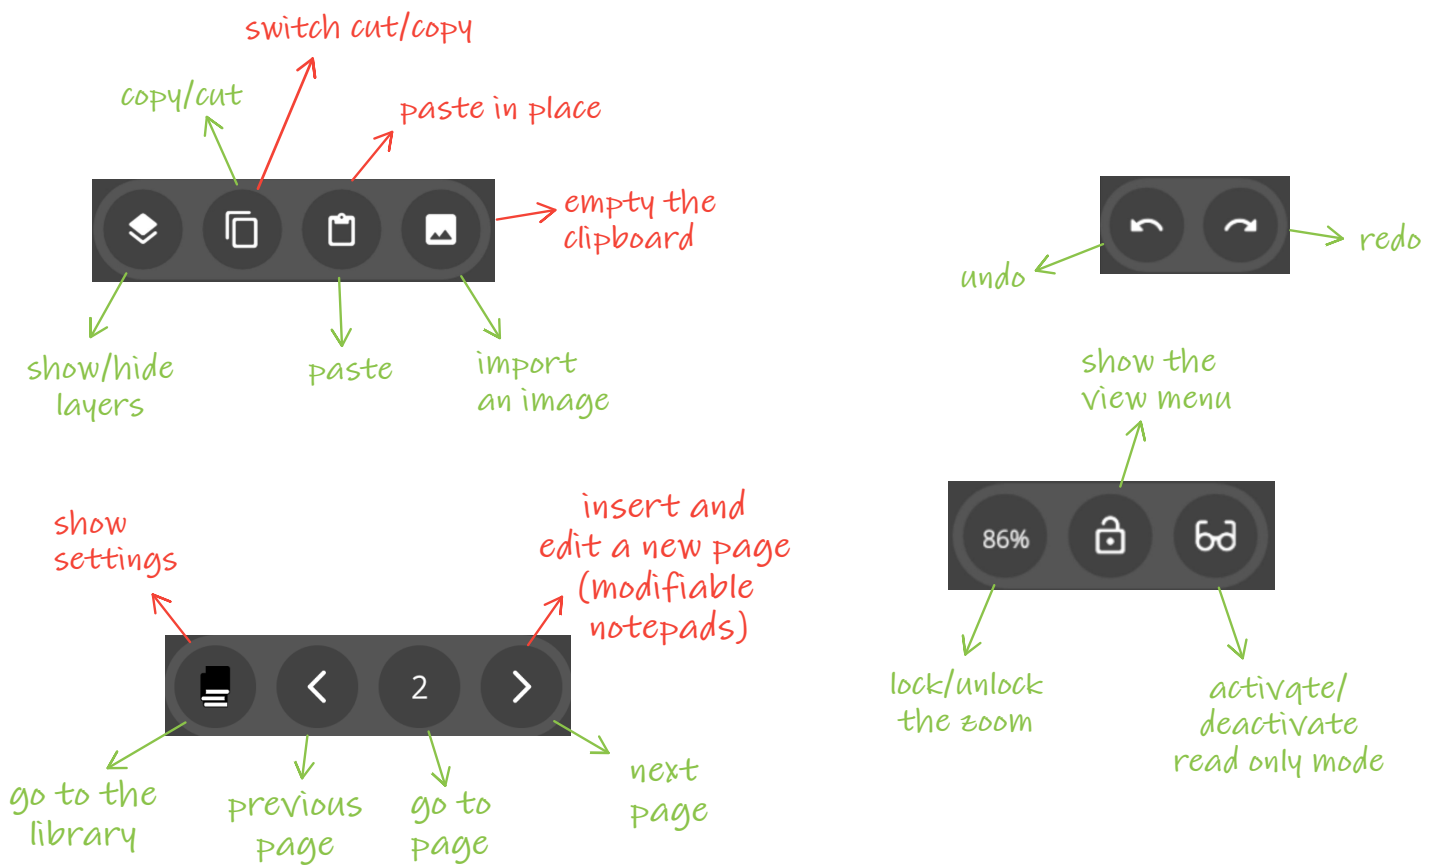

EDITOR

— short press
— long press

in handwriting mode:

in typing mode:

in selecting mode:

in erasing mode:

LIBRARY

— short press
— long press

when a modifiable notepad is selected

transform notepad's template page

when a native PDF notepad is selected

rename PDF file

when pages are selected

transform pages