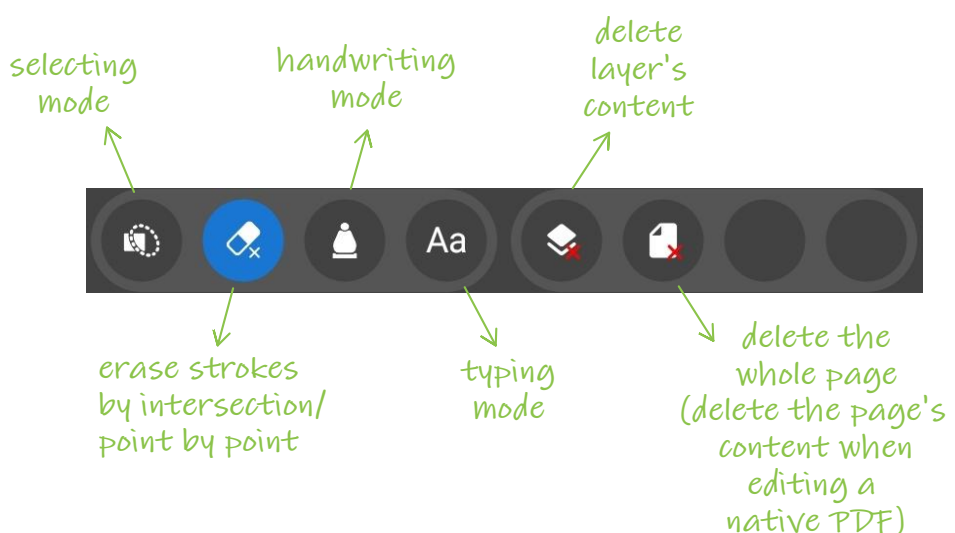

EDITOR

— short press
— long press

in handwriting mode:

in typing mode:

in selecting mode:

in erasing mode:

LIBRARY

— short press
— long press

when a modifiable notepad is selected

transform notepad's template page

when a native PDF notepad is selected

rename PDF file

when pages are selected

transform pages